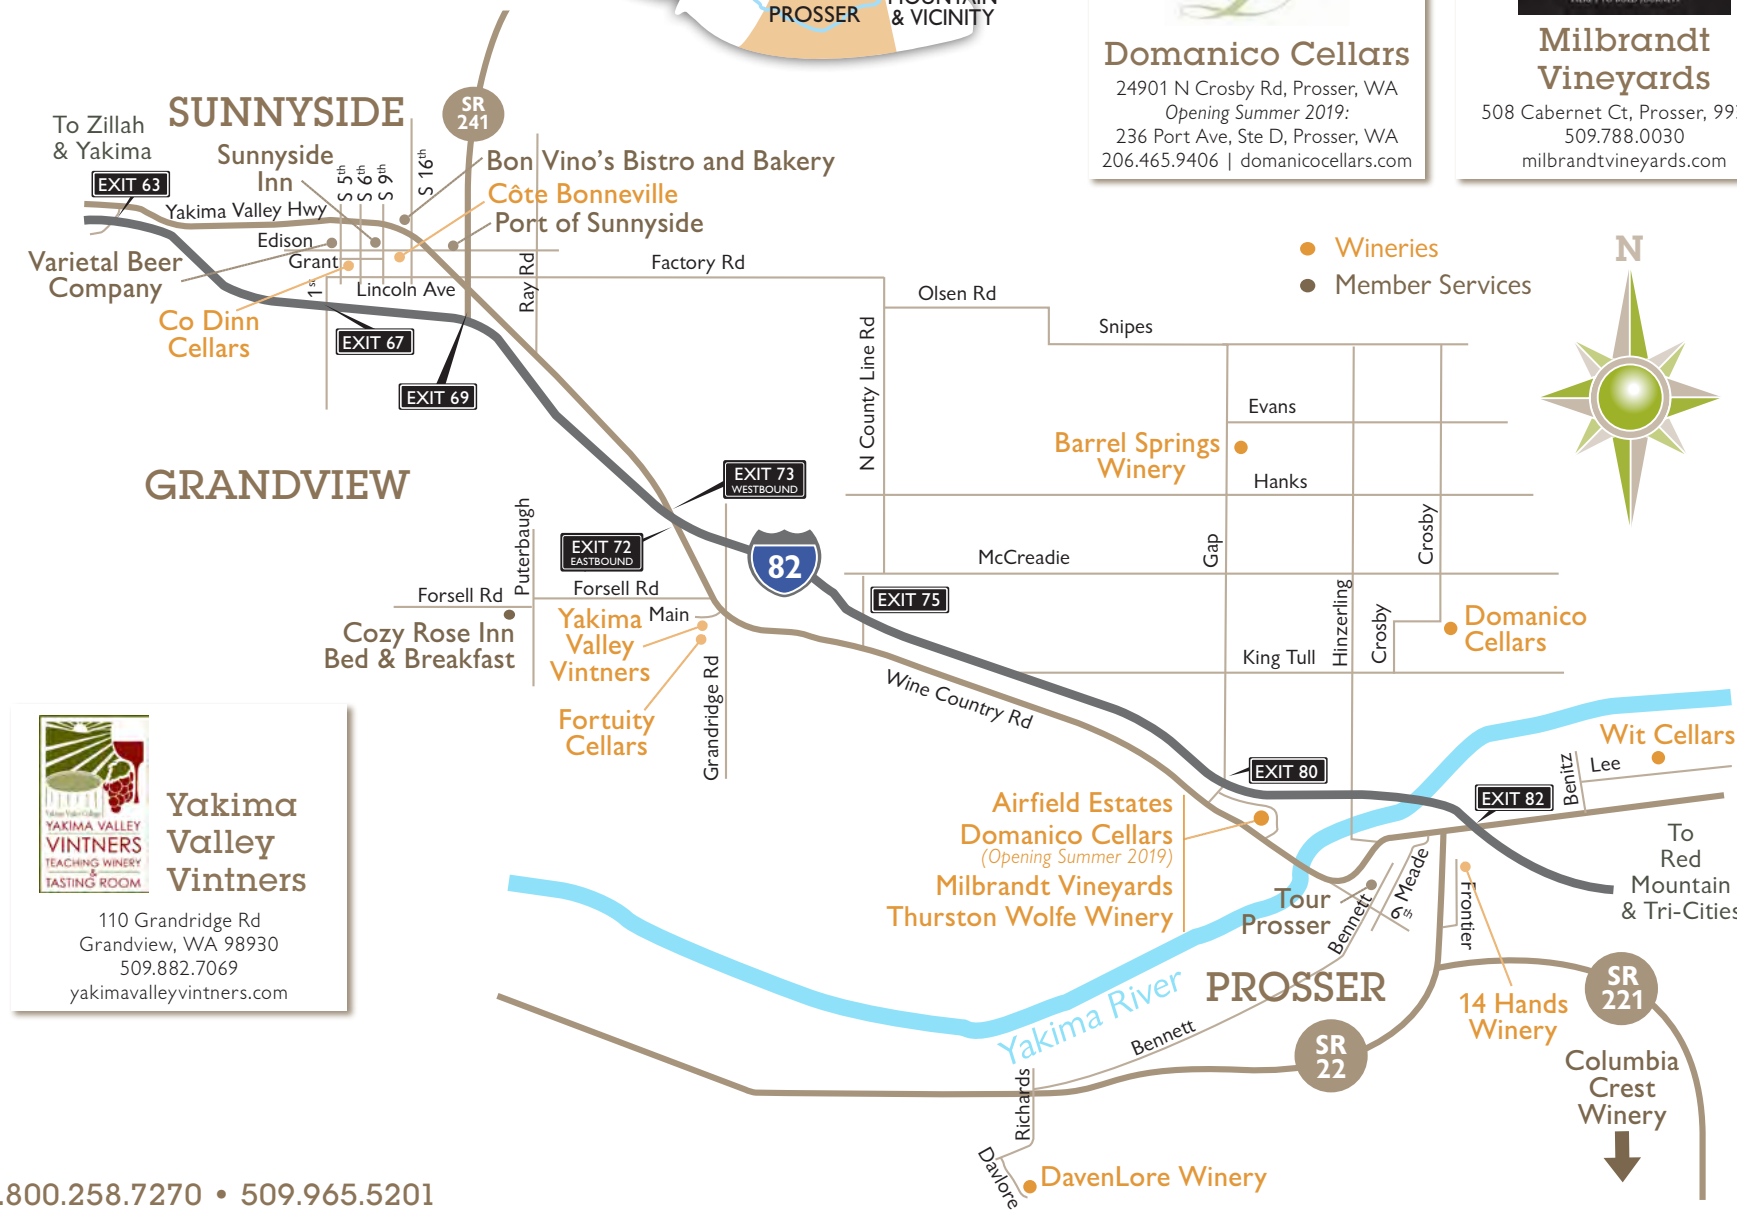

PROSSER

WINE COMMUNITY

Sunnyside & Grandview

Co Dinn Cellars
501 Grant Ave
Sunnyside, WA 98944
509.840.2314
codinncellars.com

Côte Bonneville
1413 E Edison Ave
Sunnyside, WA 98944
509.840.4596
cotebonneville.com

Fortuity Cellars
114 Grandridge Rd
Grandview, WA 98930
509.779.6000
fortuitycellars.com

Yakima Valley Vintners
110 Grandridge Rd
Grandview, WA 98930
509.882.7069
yakimavalleyvintners.com

Prosser

14 Hands Winery
660 Frontier Rd
Prosser, WA 99350
509.786.5514
14hands.com

Airfield Estates
560 Merlot Dr
Prosser, WA 99350
509.786.7401
airfieldwines.com

Barrel Springs Winery
46601 N Gap Rd, Prosser, WA 99350
509.786.3166
barrelspringswinery.com

DavenLore Winery
23103 S Davlor PR SW
Prosser, 99350
509.786.1575
davenlore.com

Domanico Cellars
24901 N Crosby Rd, Prosser, WA
Opening Summer 2019:
236 Port Ave, Ste D, Prosser, WA
206.465.9406 | domanicocellars.com

Milbrandt Vineyards
508 Cabernet Ct, Prosser, 99350
509.788.0030
milbrandtvineyards.com

Thurston Wolfe Winery
588 Cabernet Ct
Prosser, WA 99350
509.786.3313
thurstonwolfe.com

Wit Cellars
2880 Lee Rd, Ste A
Prosser, WA 99350
509.786.1311
witcellars.com

Founders Club Member
25 years or more growing the Yakima Valley wine industry

Bed & Breakfasts

- **Cozy Rose Inn Bed and Breakfast**
  1220 Forsell Rd, Grandview 98930 • 800.575.8381 • 509.882.4669
  cozyroseinn.com
- **Sunnyside Inn**
  800 E Edison, Sunnyside 98944 • 509.839.5557 • sunnysideinn.com

Craft Beverages

- **Varietal Beer Company**
  416 E Edison Ave, Sunnyside 98944 • varietalbeer.com

Dining

- **Bon Vino's Bistro & Bakery**
  122 N 16th, Sunnyside 98944 • 509.837.3936 • bonvinosbistro.com

Activities

- **Columbia Crest Winery**
  178810 State Rt 221, Paterson, WA 99345 • 509.875.4227 • columbiacrest.com

Visitor Services

- **Tour Prosser**
  1230 Bennett Ave, Prosser 99350 • 509.786.3177 • tourprosser.com

Professional Services

- **Port of Sunnyside**
  2640 E Edison Ave #1, Sunnyside 98944 • 509.839.7678
  portofsunnyside.com

1.800.258.7270 • 509.965.5201
wineyakimavalley.org