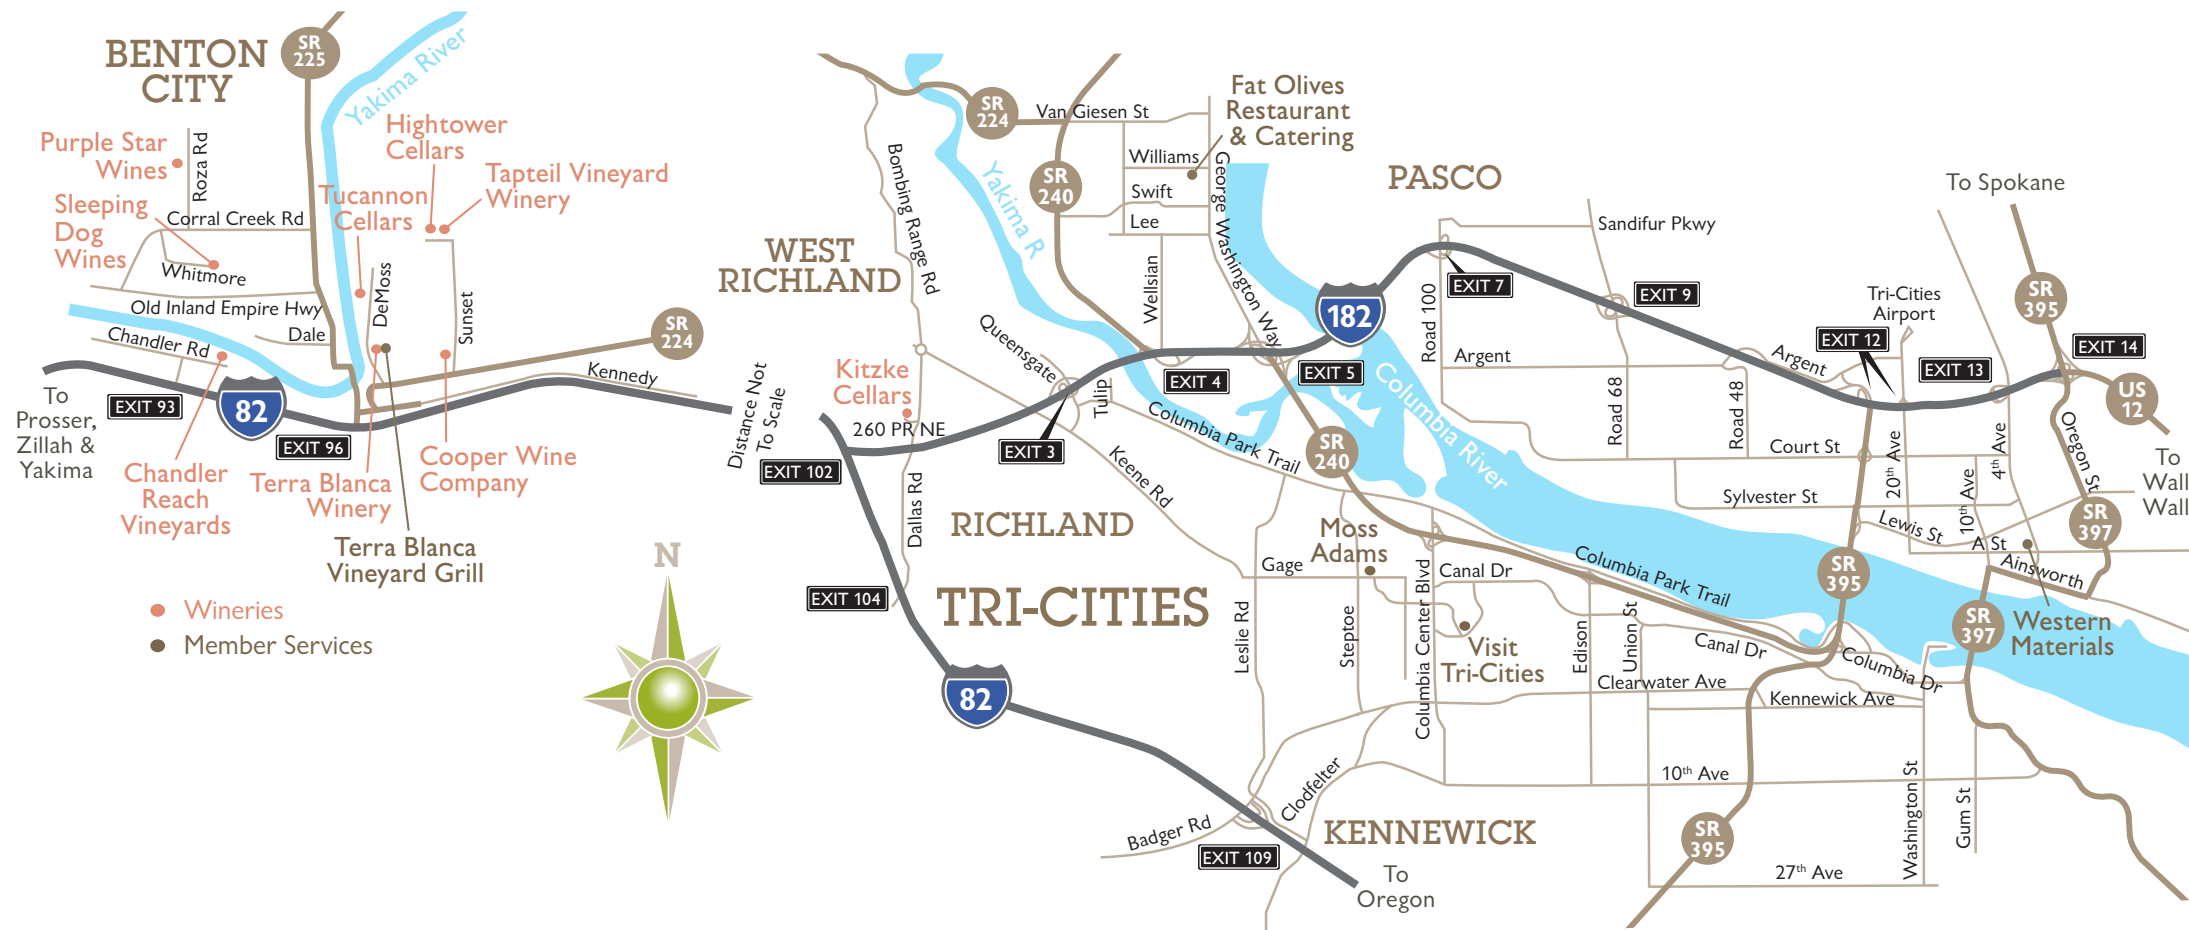

RED MOUNTAIN & VICINITY WINE COMMUNITY

CHANDLER REACH VINEYARDS
Chandler Reach Vineyards
 9506 W Chandler Rd
 Benton City, WA 99320
 509.588.8800
 chandlerreach.com

COOPER RED MOUNTAIN
Cooper Wine Company
 35306 N Sunset Rd
 Benton City, WA 99320
 509.588.2667
 cooperwinecompany.com

HIGHTOWER RED MOUNTAIN RESERVE
Hightower Cellars
 19418 E 583 PR NE
 Benton City, WA 99320
 509.588.2867
 hightowercellars.com

KITZKE FAMILY VINEYARDS
Candy Mountain, Washington
 ESTABLISHED 2000
Kitzke Cellars
 72308 E 260 PR NE
 Richland, WA 99320
 509.628.9442
 kitzkecellars.com

TAPTEIL
Tapteil Vineyard Winery
 20206 E 583 PR NE
 Benton City, WA 99320
 509.588.4460
 tapteil.com

TERRA BLANCA
 WINERY & ESTATE VINEYARD
Terra Blanca Winery
 4715 N Demoss Rd
 Benton City, WA 99320
 509.588.6082
 terrablanca.com