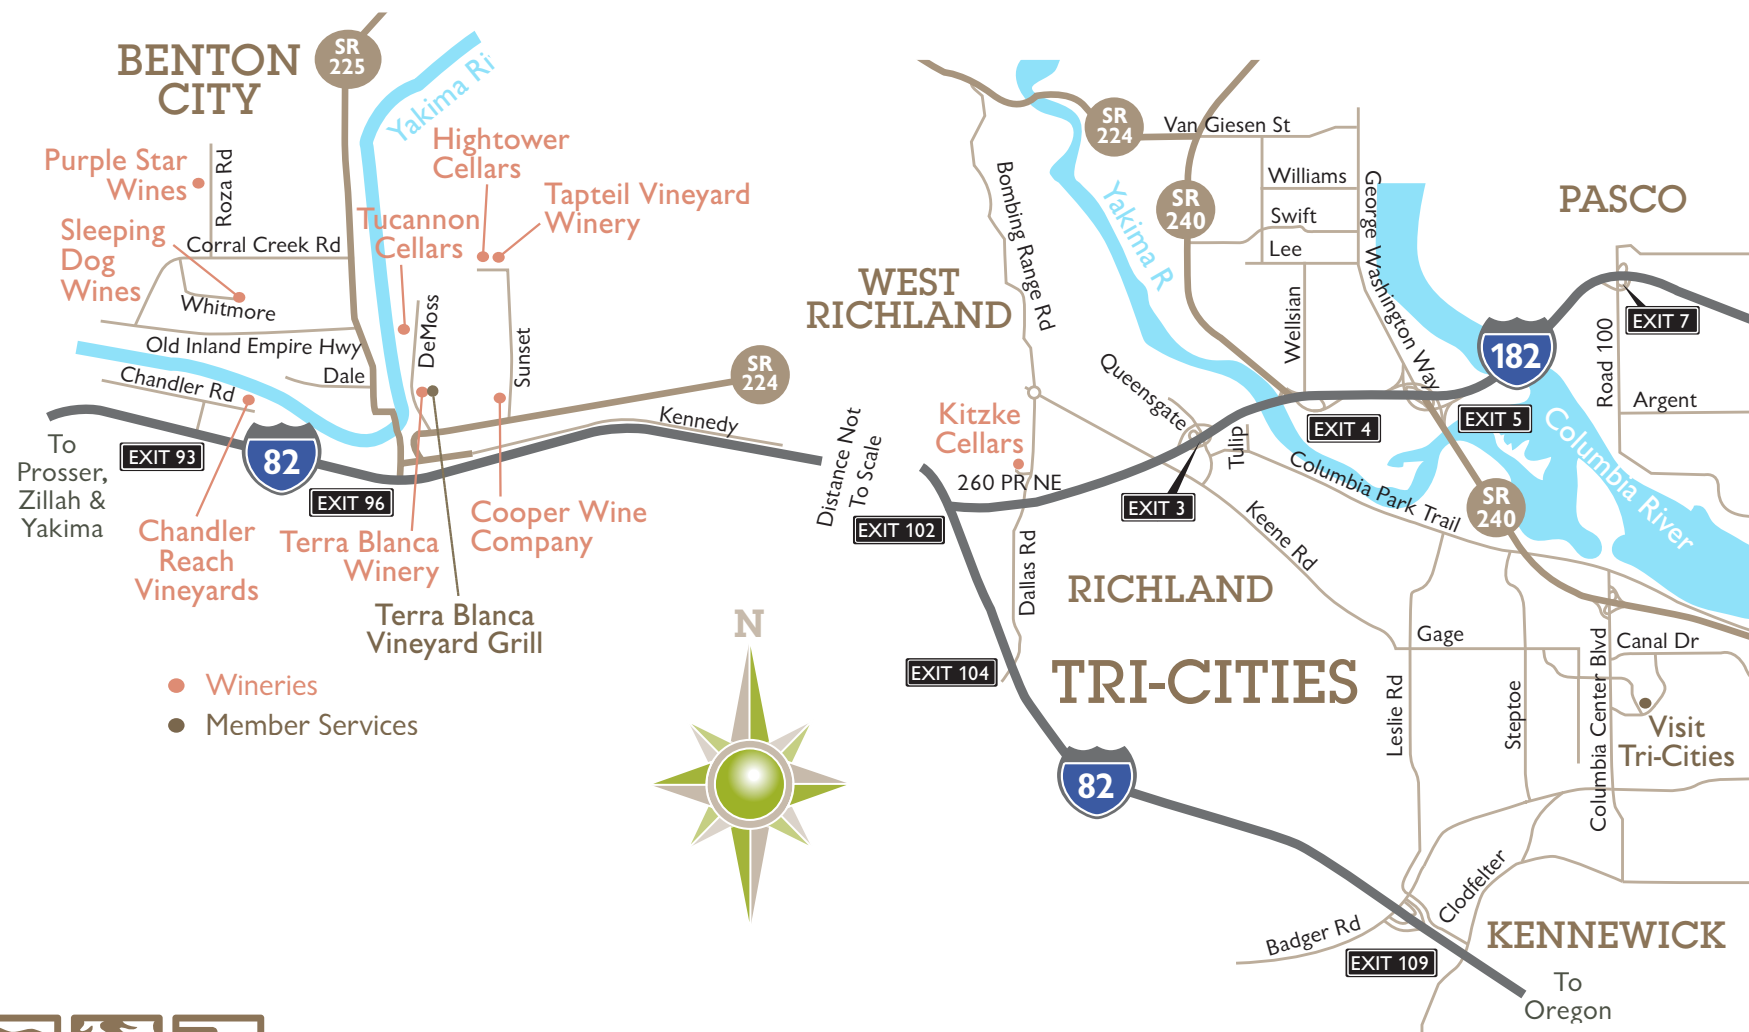

# RED MOUNTAIN & VICINITY WINE COMMUNITY

**Chandler Reach Vineyards**  
 9506 W Chandler Rd  
 Benton City, WA 99320  
 509.588.8800  
 chandlerreach.com

**Cooper Wine Company**  
 35306 N Sunset Rd  
 Benton City, WA 99320  
 509.588.2667  
 cooperwinecompany.com

**Tapteil Vineyard Winery**  
 20206 E 583 PR NE  
 Benton City, WA 99320  
 509.588.4460  
 tapteil.com

**Terra Blanca Winery**  
 4715 N Demoss Rd  
 Benton City, WA 99320  
 509.588.6082  
 terrablanca.com