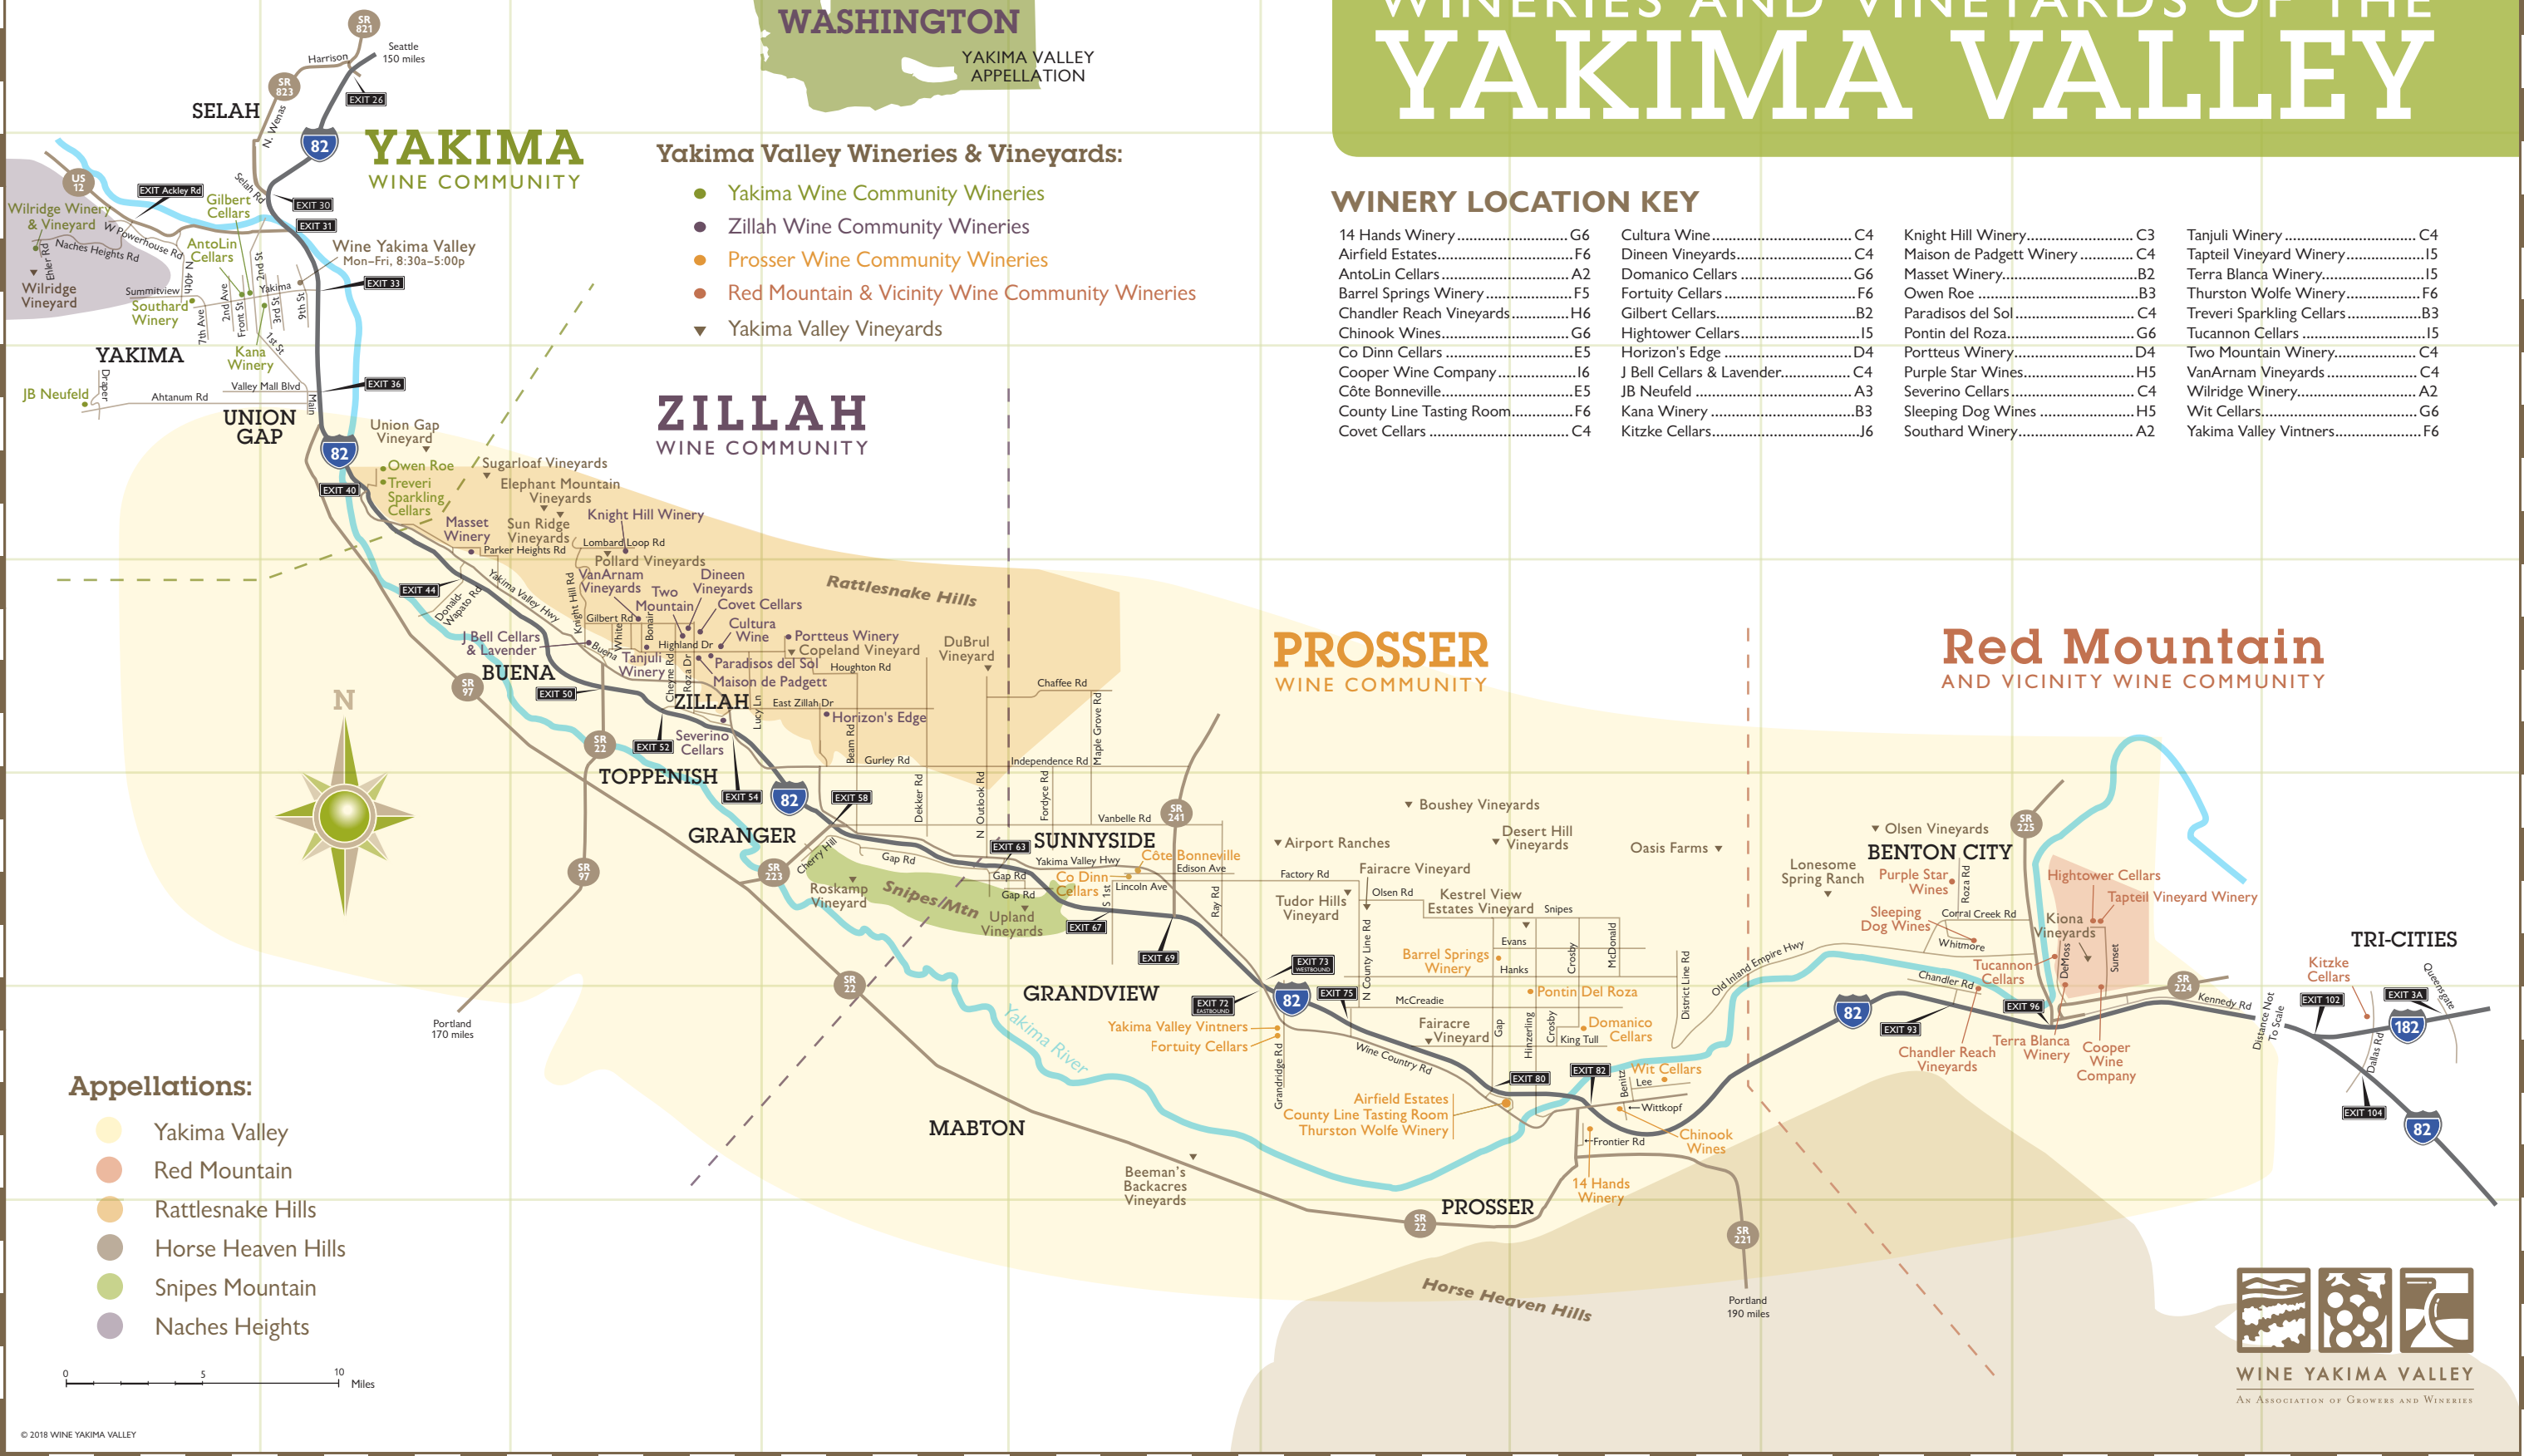

# WINERIES AND VINEYARDS OF THE YAKIMA VALLEY

## Yakima Valley Wineries & Vineyards:

- Yakima Wine Community Wineries
- Zillah Wine Community Wineries
- Prosser Wine Community Wineries
- Red Mountain & Vicinity Wine Community Wineries
- ▼ Yakima Valley Vineyards

## WINERY LOCATION KEY

14 Hands Winery..... G6	Cultura Wine..... C4	Knight Hill Winery..... C3	Tanjuli Winery..... C4
Airfield Estates..... F6	Dineen Vineyards..... C4	Maison de Padgett Winery..... C4	Tapteil Vineyard Winery..... I5
AntoLin Cellars..... A2	Domanico Cellars..... G6	Masset Winery..... B2	Terra Blanca Winery..... I5
Barrel Springs Winery..... F5	Fortuity Cellars..... F6	Owen Roe..... B3	Thurston Wolfe Winery..... F6
Chandler Reach Vineyards..... H6	Gilbert Cellars..... B2	Paradisos del Sol..... C4	Treveri Sparkling Cellars..... B3
Chinook Wines..... G6	Hightower Cellars..... I5	Pontin del Roza..... G6	Tucannon Cellars..... I5
Co Dinn Cellars..... E5	Horizon's Edge..... D4	Portteus Winery..... D4	Two Mountain Winery..... C4
Cooper Wine Company..... I6	J Bell Cellars & Lavender..... C4	Purple Star Wines..... H5	VanArnam Vineyards..... C4
Côte Bonneville..... E5	JB Neufeld..... A3	Severino Cellars..... C4	Wilridge Winery..... A2
County Line Tasting Room..... F6	Kana Winery..... B3	Sleeping Dog Wines..... H5	Wit Cellars..... G6
Covet Cellars..... C4	Kitzke Cellars..... J6	Southard Winery..... A2	Yakima Valley Vintners..... F6

## Appellations:

- Yakima Valley
- Red Mountain
- Rattlesnake Hills
- Horse Heaven Hills
- Snipes Mountain
- Naches Heights