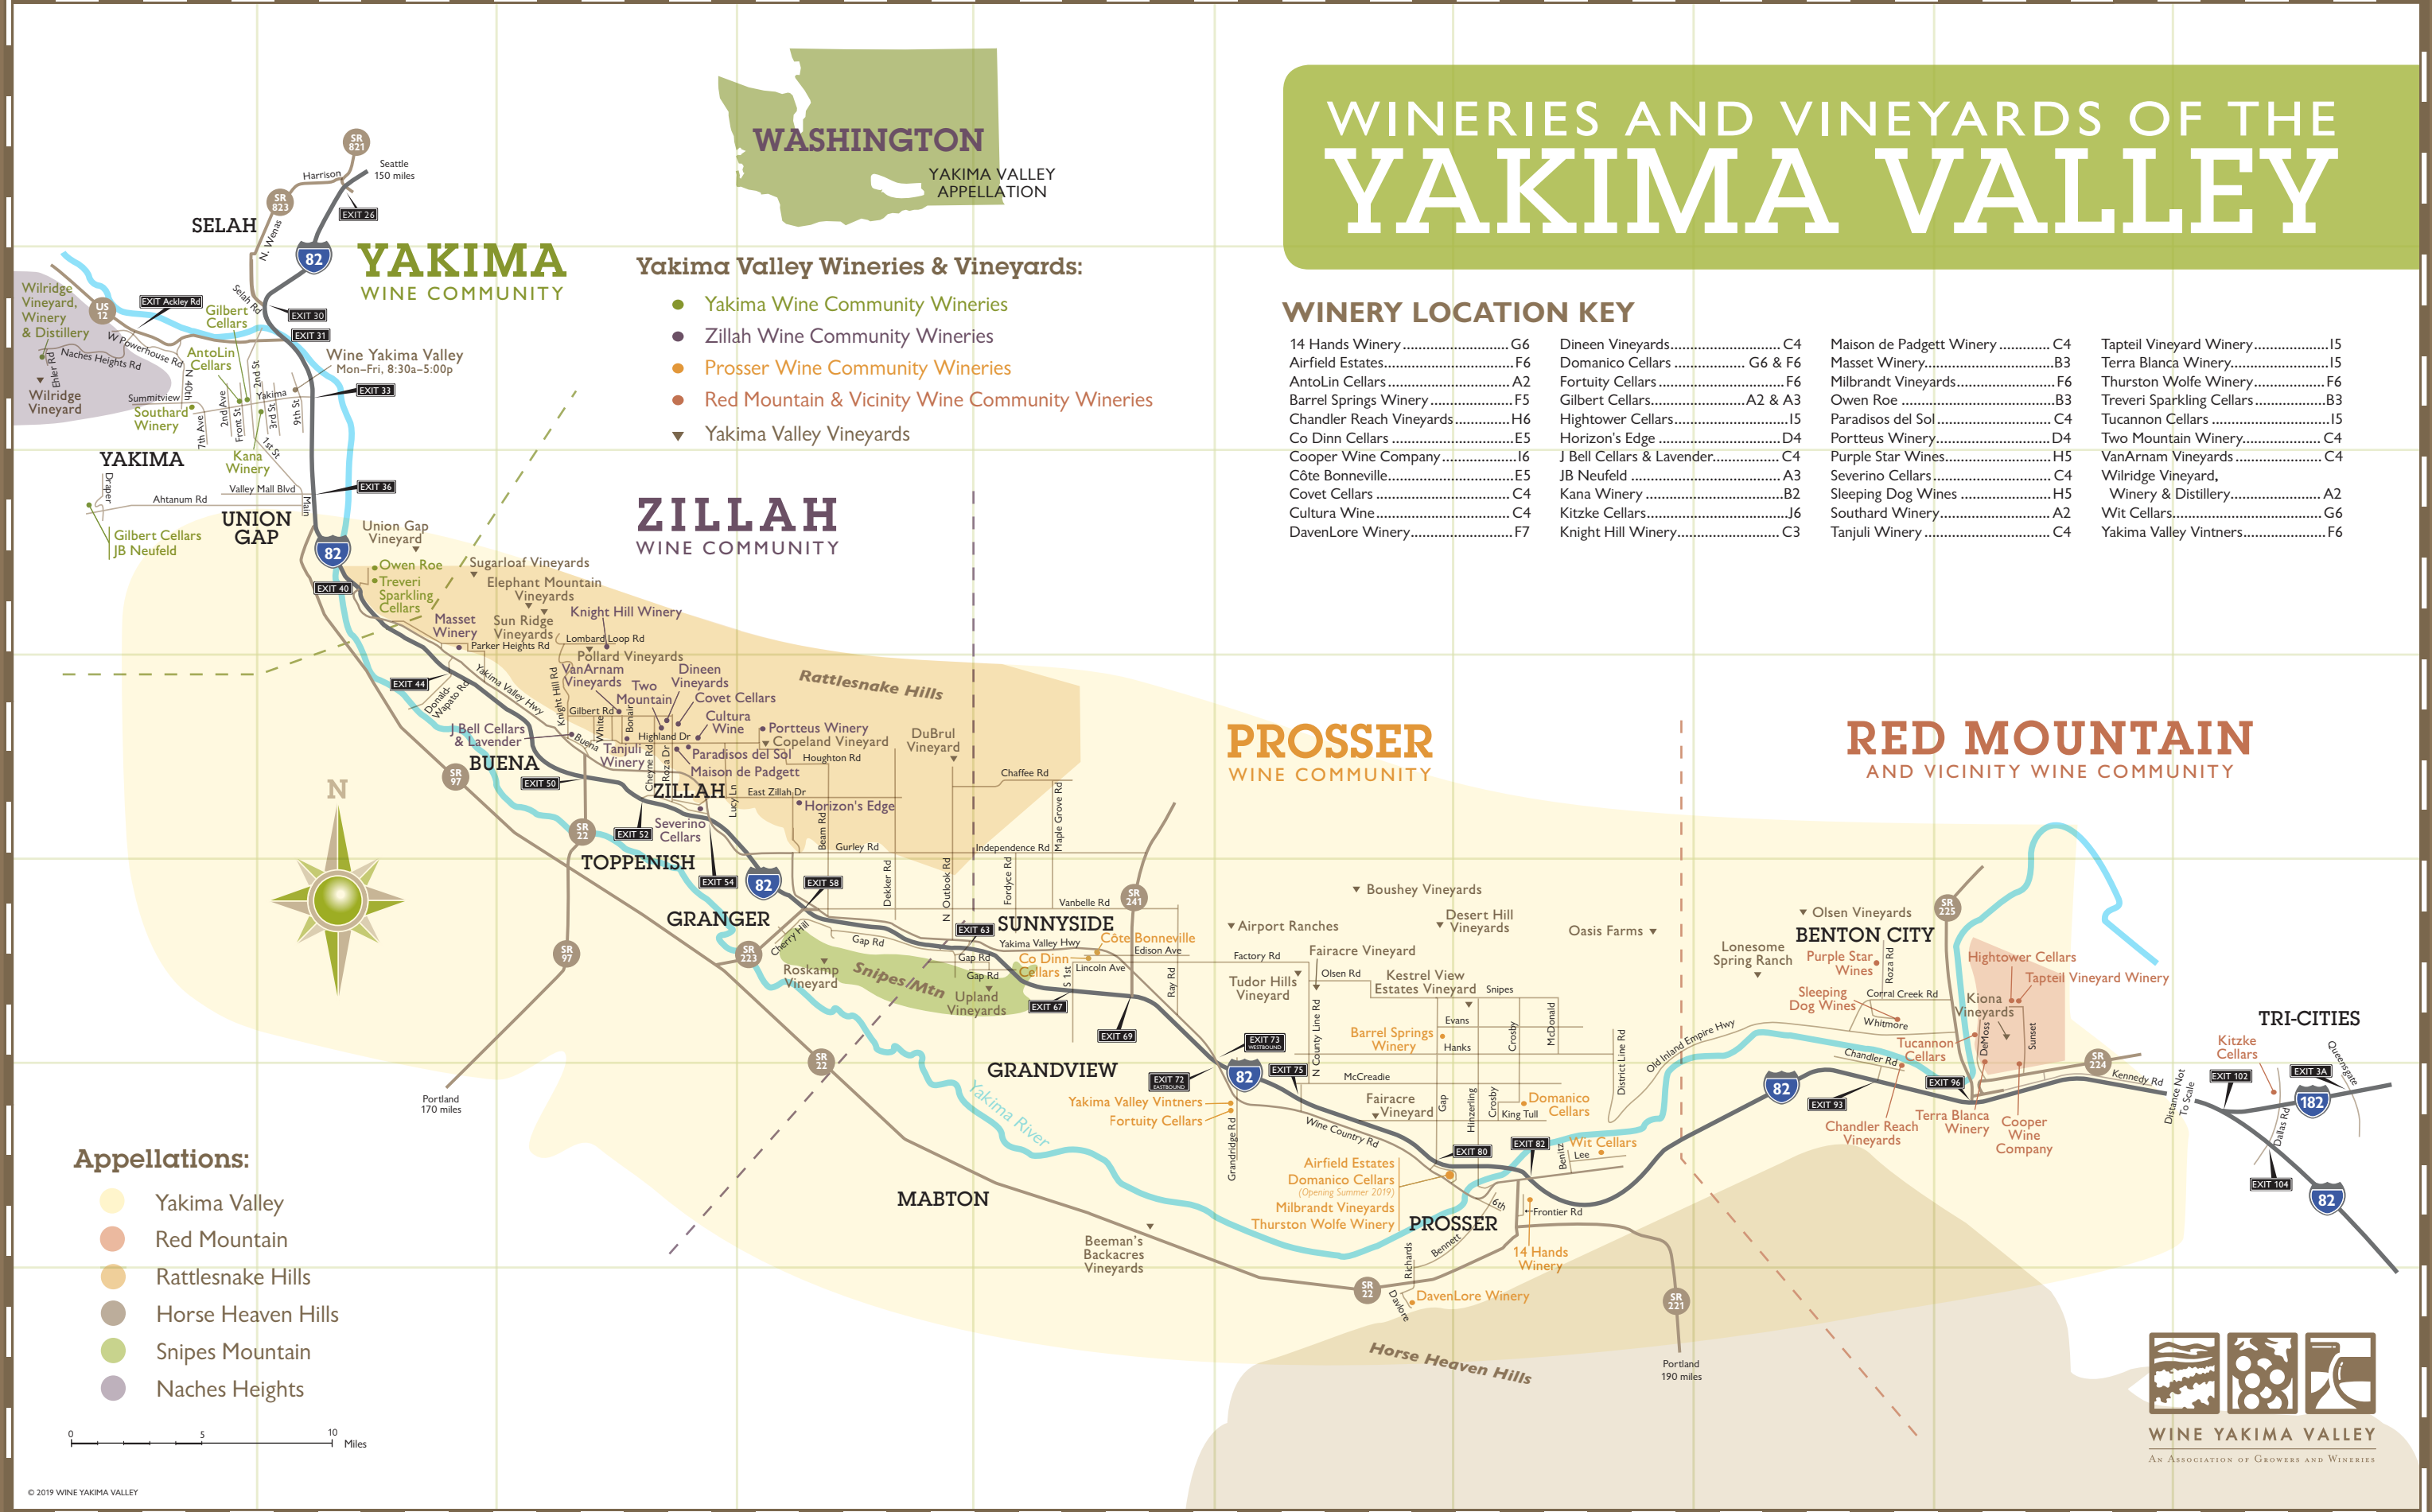

# WINERIES AND VINEYARDS OF THE YAKIMA VALLEY

## Yakima Valley Wineries & Vineyards:

- Yakima Wine Community Wineries
- Zillah Wine Community Wineries
- Prosser Wine Community Wineries
- Red Mountain & Vicinity Wine Community Wineries
- ▼ Yakima Valley Vineyards

## WINERY LOCATION KEY

14 Hands Winery.....G6	Dineen Vineyards.....C4	Maison de Padgett Winery.....C4	Tapteil Vineyard Winery.....I5
Airfield Estates.....F6	Domanico Cellars.....G6 & F6	Masset Winery.....B3	Terra Blanca Winery.....I5
AntoLin Cellars.....A2	Fortuity Cellars.....F6	Milbrandt Vineyards.....F6	Thurston Wolfe Winery.....F6
Barrel Springs Winery.....F5	Gilbert Cellars.....A2 & A3	Owen Roe.....B3	Treveri Sparkling Cellars.....B3
Chandler Reach Vineyards.....H6	Hightower Cellars.....I5	Paradisos del Sol.....C4	Tucannon Cellars.....I5
Co Dinn Cellars.....E5	Horizon's Edge.....D4	Portteus Winery.....D4	Two Mountain Winery.....C4
Cooper Wine Company.....I6	J Bell Cellars & Lavender.....C4	Purple Star Wines.....H5	VanArnam Vineyards.....C4
Côte Bonneville.....E5	JB Neufeld.....C4	Severino Cellars.....C4	Wilridge Vineyard, Winery & Distillery.....A2
Covet Cellars.....C4	Kana Winery.....B2	Sleeping Dog Wines.....H5	Wit Cellars.....G6
Cultura Wine.....C4	Kitzke Cellars.....J6	Southard Winery.....A2	Yakima Valley Vintners.....F6
DavenLore Winery.....F7	Knight Hill Winery.....C3	Tanjuli Winery.....C4	

### Appellations:

- Yakima Valley
- Red Mountain
- Rattlesnake Hills
- Horse Heaven Hills
- Snipes Mountain
- Naches Heights